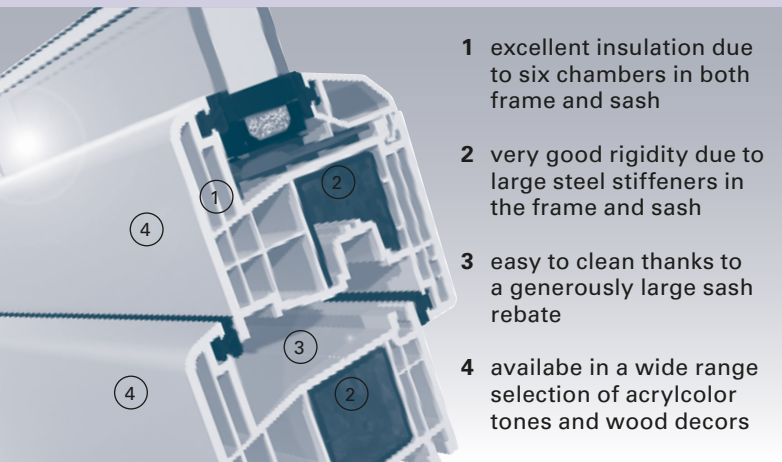

technique

The S 8000 IQ profile series demonstrates GEALAN's consistent focus on the needs of the window market. A construction depth of 74 mm ensures excellent heat and sound insulation. Efficient use of material in the profile design saves resources and thus helps the environment. Only one steel bar is necessary for frames and casements. Improved room climate with the optional patented ventilation system GECCO (**GEALAN CLIMA CONTROL**) ensures a controlled exchange between inside and outside air.

more information at www.gealan.net

- 1 excellent insulation due to six chambers in both frame and sash
- 2 very good rigidity due to large steel stiffeners in the frame and sash
- 3 easy to clean thanks to a generously large sash rebate
- 4 available in a wide range selection of acrylcolor tones and wood decors